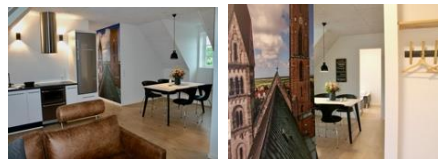

RIBE CAMPING – OPEN ALL YEAR

See our many great offers and activities at www.ribecamping.dk