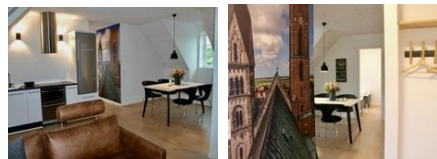

RIBE CAMPING – OPEN ALL YEAR

See our many great offers and activities at www.ribecamping.dk