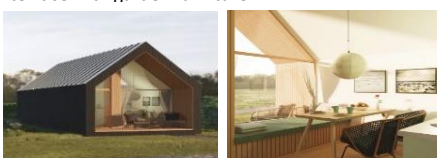

Hotel Cabin: 2 persons

Experience the new hotel cabins. Designed like cozy tiny houses with a high level of comfort. Enjoy more luxurious by purchasing a Jacuzzi and shower on the terrace. There is a fully equipped kitchen, refrigerator, dining area, made-up double bed including towels, toilet/shower and a terrace with garden furniture.