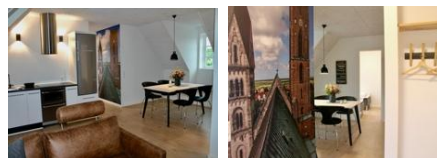

Penthouse Apartment: 4 persons

Get the ultimate experience at Ribe Camping and see the entire campsite from above. Fully equipped kitchen with dining area, living room with leather sofa, TV, toilet and shower, 2 bedrooms, duvets and pillows, private roof terrace with outdoor jacuzzi, garden furniture and barbecue.